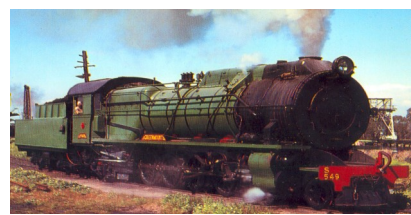

PO BOX 842
Collie WA 6225

A B N 87 278 654 056
REGISTERED CHARITY

Visit Model Railway and Thomas the Tank engine

TIME TABLE

Water tank refill	(cup of tea)	$3.50
Coal tender refill	(cup of coffee)	$3.50
Steam pipe	(hot chocolate)	$3.50
Station Masters Delight	(Devonshire Teas)	$6.50
Freight Train	(Pikelets, jam, cream, t/c)	$6.50
Smoke O	(Cake, tea/coffee)	$6.50
Railway line	(pie & sauce, meat, chicken, steak pepper)	$4.00
Switch point	(pastie & sauce)	$4.00
Sleeper	(sausage roll lge)	$4.00
Guards van	(ham & salad sandwich)	$6.00
Signalman's break	(toasted sandwich)	$6.50
Shunters lunch	(salad plate)	$9.50
Engine fuel	(soup, winter)	$5.00

Visit our website
www.collierailwaystation.com.au